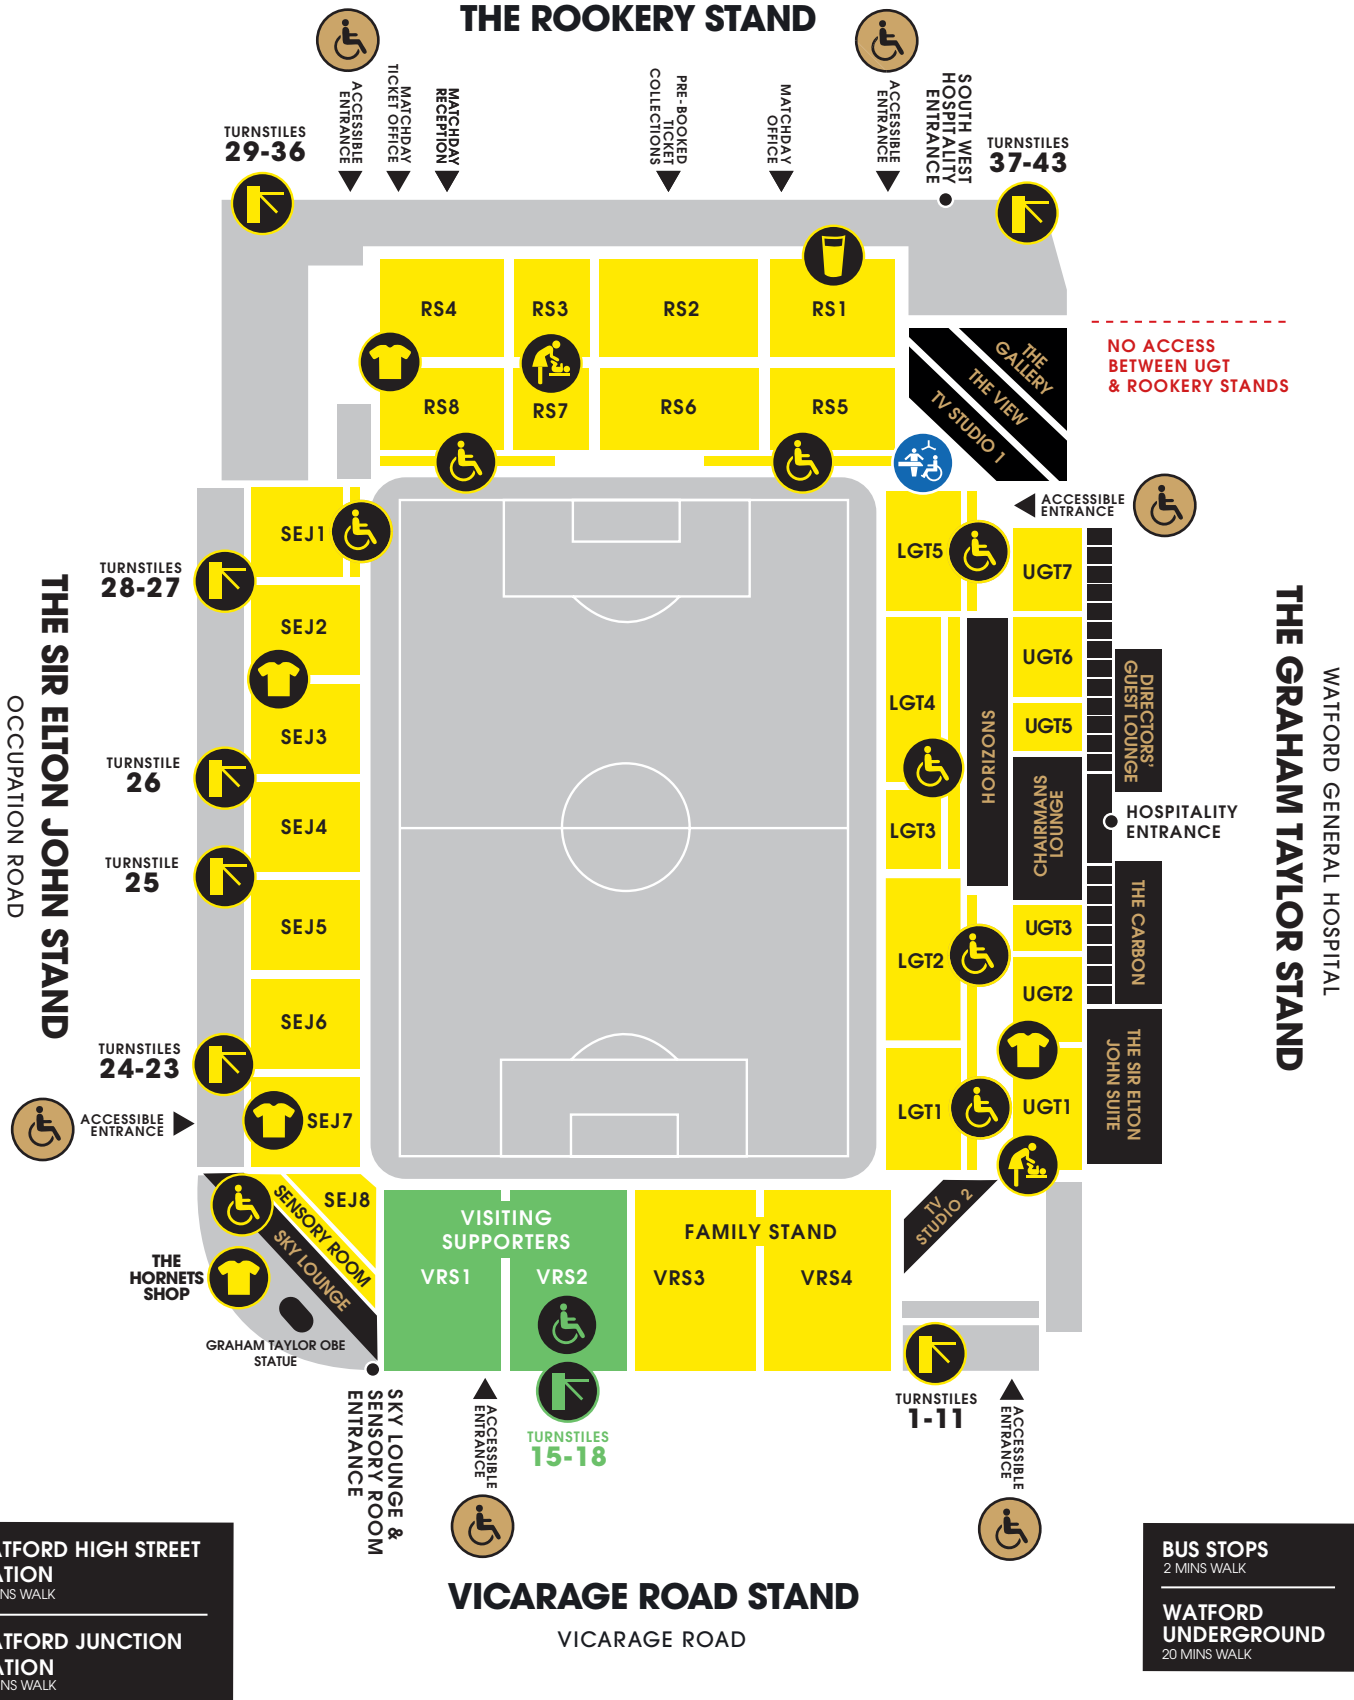

STADIUM WAY
THE ROOKERY STAND

WATFORD HIGH STREET STATION
12 MINS WALK

WATFORD JUNCTION STATION
25 MINS WALK

BUS STOPS
2 MINS WALK

WATFORD UNDERGROUND
20 MINS WALK

	TURNSTILE		ACCESSIBLE SEATING		ACCESSIBLE ENTRANCE		CHANGING PLACES
	BABY CHANGING		BAR		RETAIL OUTLET		